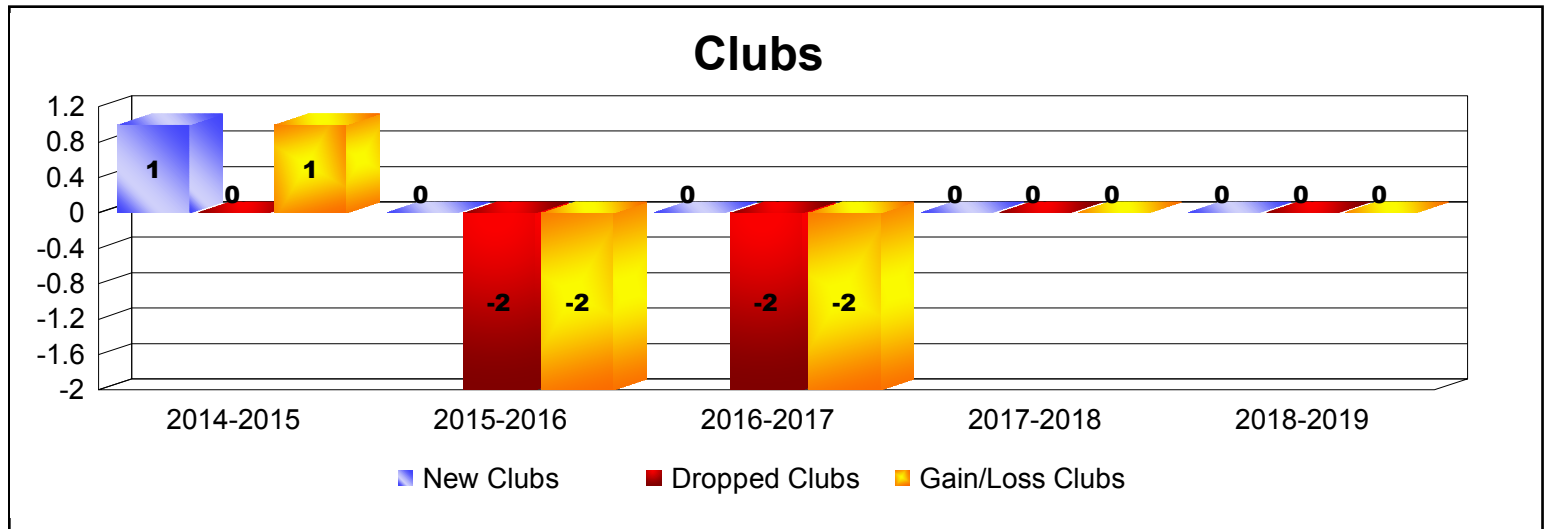

Year	New Clubs	Dropped Clubs	Gain/ Loss Clubs	New Members	Charter Members	Reinstate Members	Transfer Members	Total Member Added	Total Members Dropped	Gain/ Loss Members
2014-2015	1	0	1	132	22	6	8	168	-161	7
2015-2016	0	-2	-2	97	10	9	9	125	-153	-28
2016-2017	0	-2	-2	117	3	7	12	139	-173	-34
2017-2018	0	0	0	110	1	5	8	124	-175	-51
2018-2019	0	0	0	89	1	14	8	112	-148	-36
<b>Average</b>	<b>0</b>	<b>-1</b>	<b>-1</b>	<b>109</b>	<b>7</b>	<b>8</b>	<b>9</b>	<b>134</b>	<b>-162</b>	<b>-28</b>

Year	New Clubs	Dropped Clubs	Gain/ Loss Clubs	New Members	Charter Members	Reinstate Members	Transfer Members	Total Member Added	Total Members Dropped	Gain/ Loss Members
2014-2015	0	0	0	16	0	1	0	17	-18	-1
2015-2016	0	0	0	13	1	0	0	14	-13	1
2016-2017	0	0	0	8	1	0	0	9	-22	-13
2017-2018	0	-1	-1	22	1	2	0	25	-39	-14
2018-2019	0	0	0	18	0	0	0	18	-12	6
<b>Average</b>	<b>0</b>	<b>0</b>	<b>0</b>	<b>15</b>	<b>1</b>	<b>1</b>	<b>0</b>	<b>17</b>	<b>-21</b>	<b>-4</b>