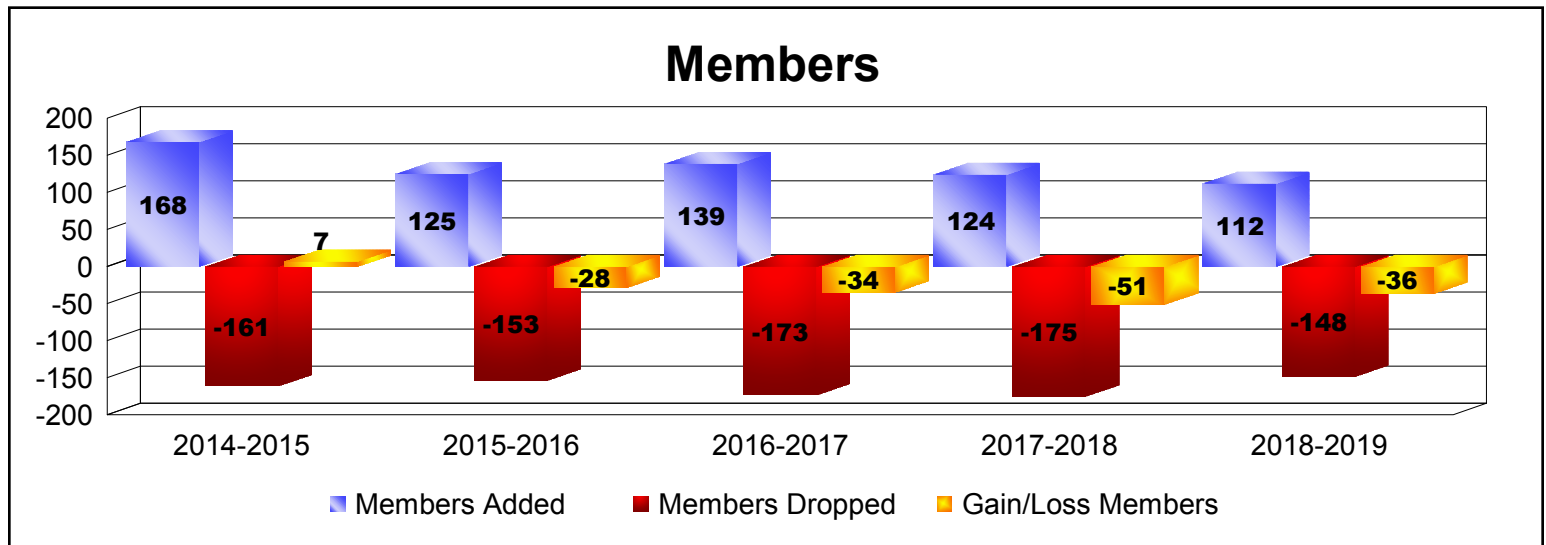

Year	New Clubs	Dropped Clubs	Gain/ Loss Clubs	New Members	Charter Members	Reinstate Members	Transfer Members	Total Member Added	Total Members Dropped	Gain/ Loss Members
2014-2015	1	0	1	132	22	6	8	168	-161	7
2015-2016	0	-2	-2	97	10	9	9	125	-153	-28
2016-2017	0	-2	-2	117	3	7	12	139	-173	-34
2017-2018	0	0	0	110	1	5	8	124	-175	-51
2018-2019	0	0	0	89	1	14	8	112	-148	-36
<b>Average</b>	<b>0</b>	<b>-1</b>	<b>-1</b>	<b>109</b>	<b>7</b>	<b>8</b>	<b>9</b>	<b>134</b>	<b>-162</b>	<b>-28</b>

Year	New Clubs	Dropped Clubs	Gain/ Loss Clubs	New Members	Charter Members	Reinstate Members	Transfer Members	Total Member Added	Total Members Dropped	Gain/ Loss Members
2014-2015	0	0	0	16	0	1	0	17	-18	-1
2015-2016	0	0	0	13	1	0	0	14	-13	1
2016-2017	0	0	0	8	1	0	0	9	-22	-13
2017-2018	0	-1	-1	22	1	2	0	25	-39	-14
2018-2019	0	0	0	18	0	0	0	18	-12	6
<b>Average</b>	<b>0</b>	<b>0</b>	<b>0</b>	<b>15</b>	<b>1</b>	<b>1</b>	<b>0</b>	<b>17</b>	<b>-21</b>	<b>-4</b>