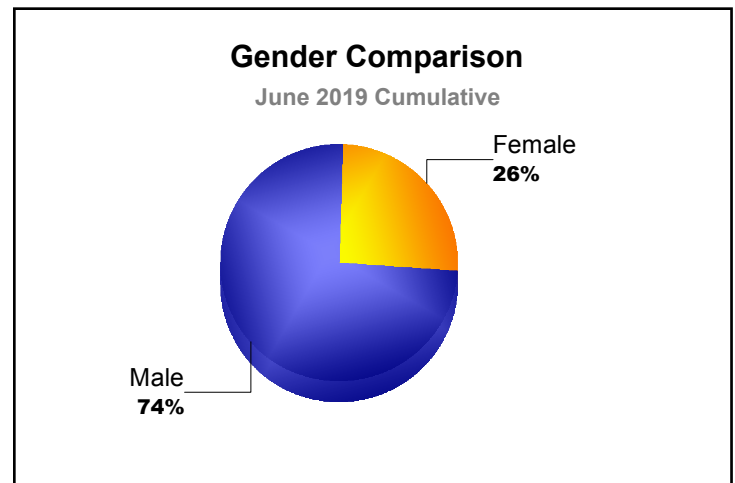

Year	New Clubs	Dropped Clubs	Gain/ Loss Clubs	New Members	Charter Members	Reinstate Members	Transfer Members	Total Member Added	Total Members Dropped	Gain/ Loss Members
2014-2015	1	0	1	132	22	6	8	168	-161	7
2015-2016	0	-2	-2	97	10	9	9	125	-153	-28
2016-2017	0	-2	-2	117	3	7	12	139	-173	-34
2017-2018	0	0	0	110	1	5	8	124	-175	-51
2018-2019	0	0	0	89	1	14	8	112	-148	-36
<b>Average</b>	<b>0</b>	<b>-1</b>	<b>-1</b>	<b>109</b>	<b>7</b>	<b>8</b>	<b>9</b>	<b>134</b>	<b>-162</b>	<b>-28</b>