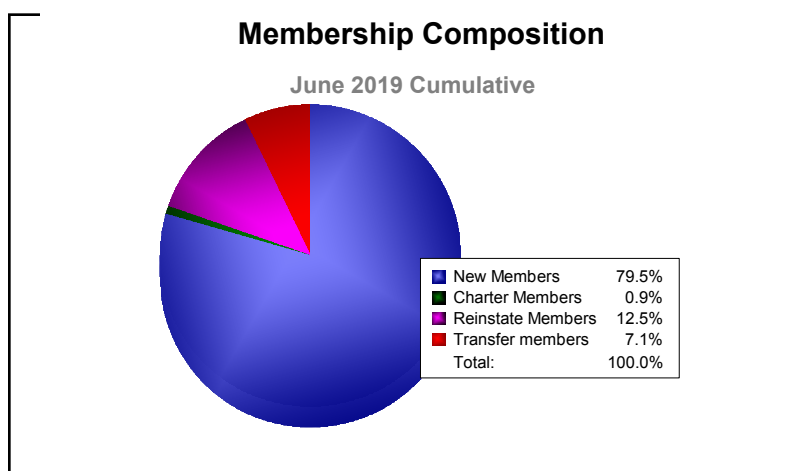

Year	New Clubs	Dropped Clubs	Gain/ Loss Clubs	New Members	Charter Members	Reinstate Members	Transfer Members	Total Member Added	Total Members Dropped	Gain/ Loss Members
2014-2015	1	0	1	132	22	6	8	168	-161	7
2015-2016	0	-2	-2	97	10	9	9	125	-153	-28
2016-2017	0	-2	-2	117	3	7	12	139	-173	-34
2017-2018	0	0	0	110	1	5	8	124	-175	-51
2018-2019	0	0	0	89	1	14	8	112	-148	-36
<b>Average</b>	<b>0</b>	<b>-1</b>	<b>-1</b>	<b>109</b>	<b>7</b>	<b>8</b>	<b>9</b>	<b>134</b>	<b>-162</b>	<b>-28</b>

Year	New Clubs	Dropped Clubs	Gain/ Loss Clubs	New Members	Charter Members	Reinstate Members	Transfer Members	Total Member Added	Total Members Dropped	Gain/ Loss Members
2014-2015	0	0	0	16	0	1	0	17	-18	-1
2015-2016	0	0	0	13	1	0	0	14	-13	1
2016-2017	0	0	0	8	1	0	0	9	-22	-13
2017-2018	0	-1	-1	22	1	2	0	25	-39	-14
2018-2019	0	0	0	18	0	0	0	18	-12	6
<b>Average</b>	<b>0</b>	<b>0</b>	<b>0</b>	<b>15</b>	<b>1</b>	<b>1</b>	<b>0</b>	<b>17</b>	<b>-21</b>	<b>-4</b>